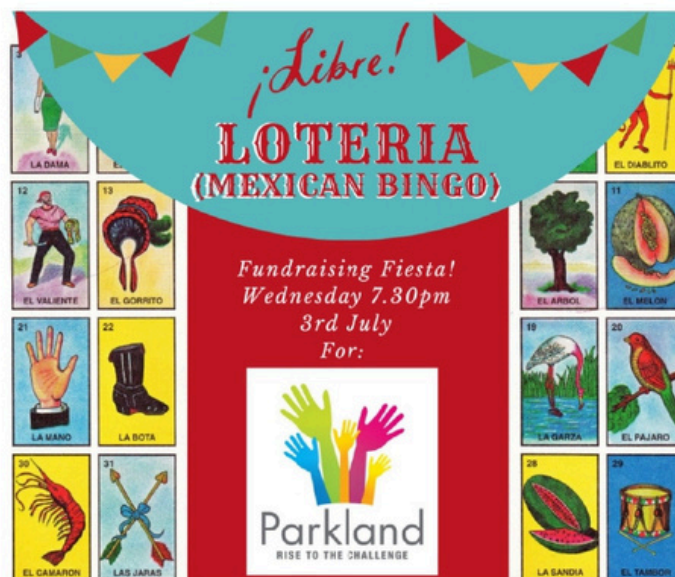

Are you coming?

Come along to support the Parkland School PTA at Libre Loteria on
Wednesday 3rd July at 7.30pm!

Loteria is a traditional Mexican game of chance,
similar to bingo but with pictures!

This is a fun evening full of hilarity hosted by SPONTANEOUS.